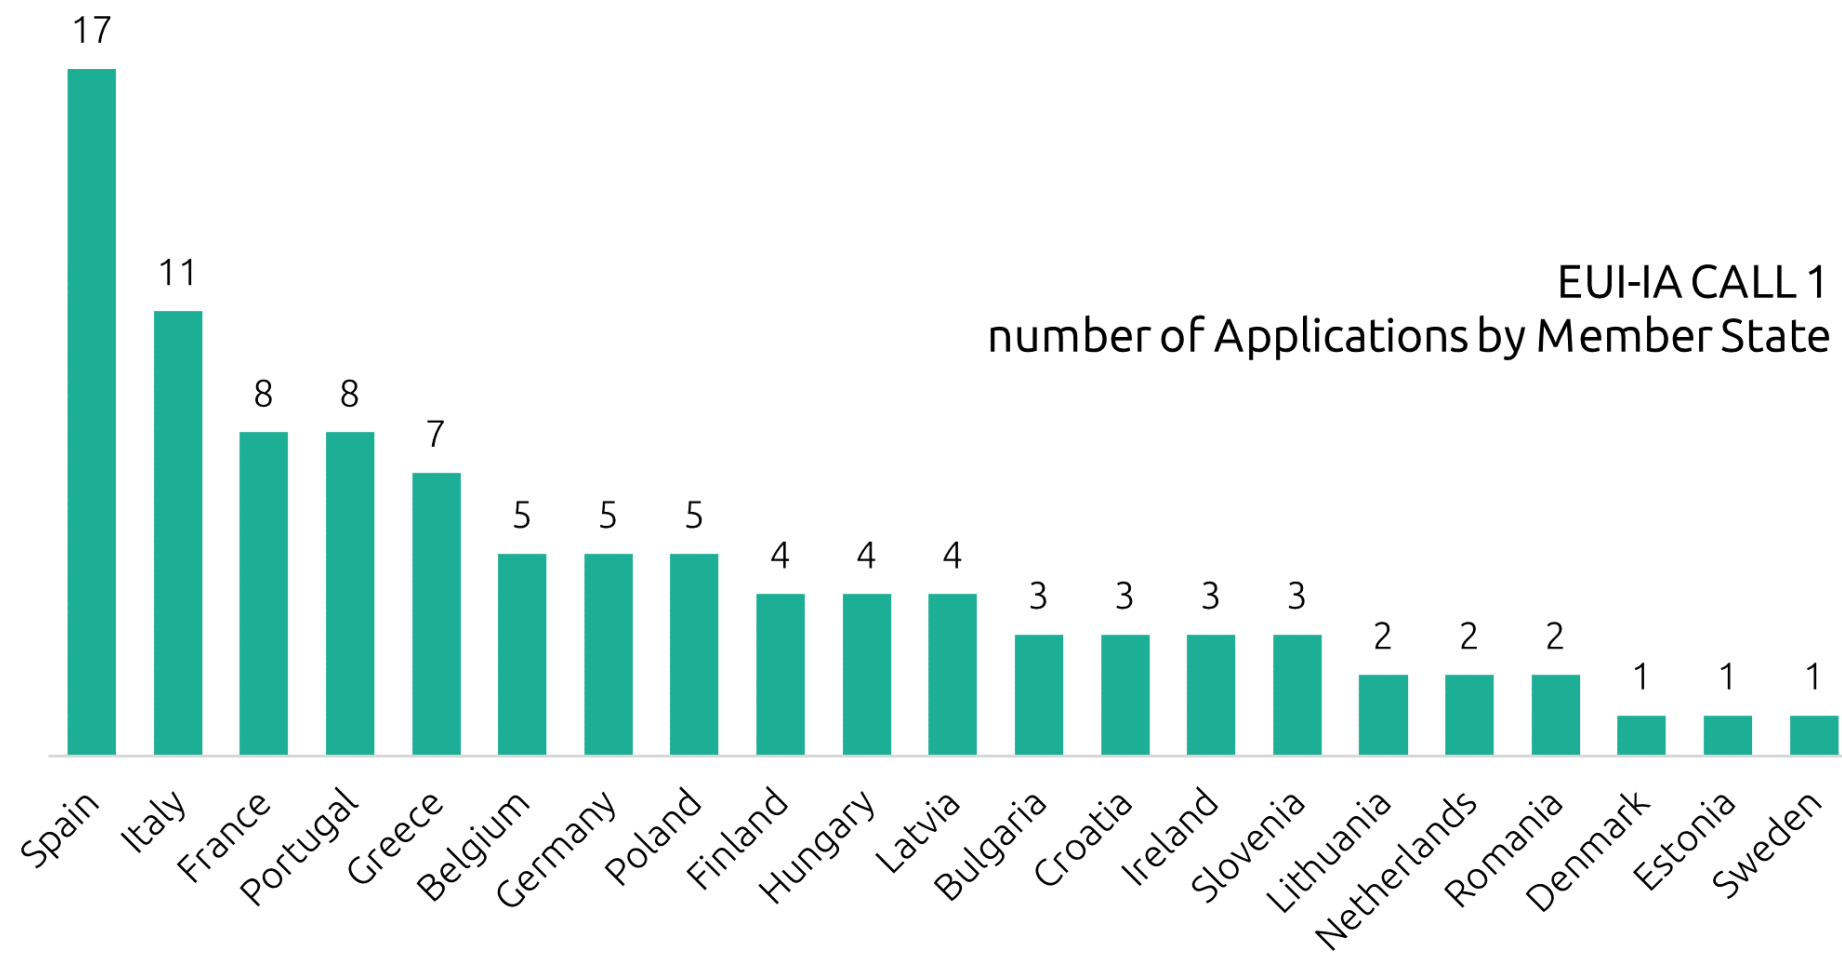

EUIA CALL 1 number of Applications by Member State